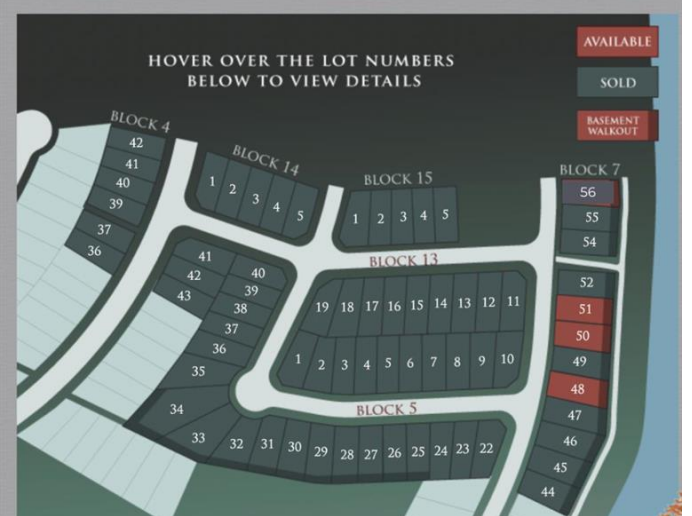

\$129,201 - 8570 72 Avenue, Grande Prairie

MLS® #A2095470

\$129,201

0 Bedroom, 0.00 Bathroom,
Land on 0.12 Acres

Signature Falls, Grande Prairie, Alberta

Welcome home to Signature Falls! Community and family oriented lots located near a park, walking trails and schools. Build your dream home here! Plenty of lots to choose from. Call your Realtor today to find out more!

Essential Information

MLS® #	A2095470
Price	\$129,201
Bathrooms	0.00
Acres	0.12
Type	Land
Sub-Type	Residential Land
Status	Active

Community Information

Address	8570 72 Avenue
Subdivision	Signature Falls
City	Grande Prairie
County	Grande Prairie
Province	Alberta
Postal Code	T8X 0N9

Additional Information

Date Listed	November 27th, 2023
Days on Market	521
Zoning	RG

Listing Details

PHASE 1 LOT PLANS

Signature Land Detailed Map
DISCLAIMER: Lot Prices and Dimensions are not guaranteed to be accurate, please confirm all information before purchasing.